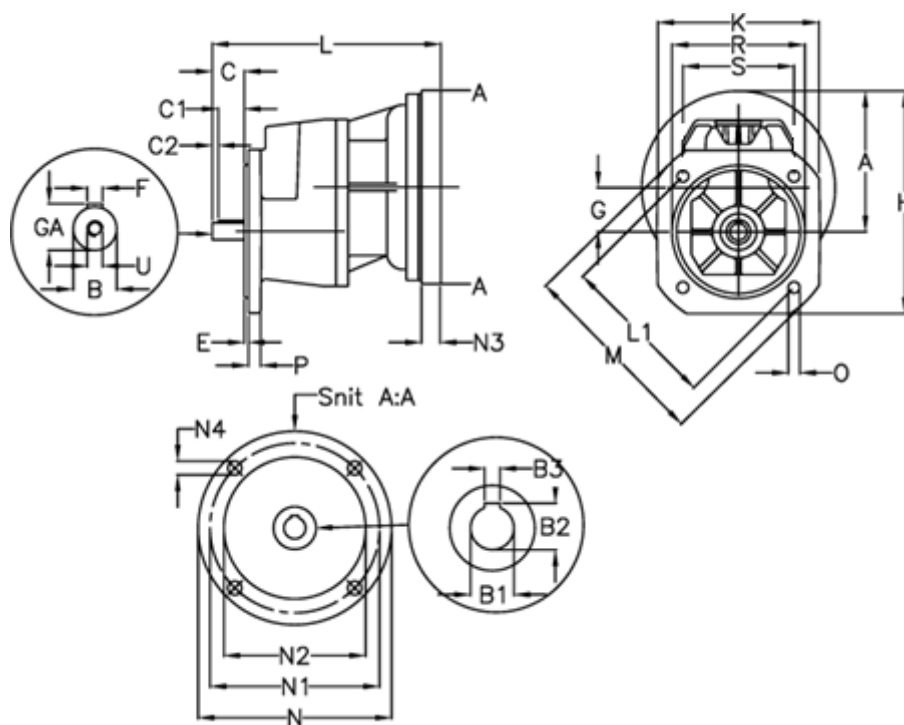

Data Sheet

Article number: 40550400722435

Description: Single Stage Helical Gear
S 401-7,2-P90B5

Measures

A = 154.7	E = 4.0	M = 250.0	R = 180
B = 28	F = 8x7x50	N = 200	S = 155
B1 = 24	G = 61.7	N1 = 165	U = M8
B2 = 27.3	GA = 31.0	N2 = 130	
B3 = 8	H = 259.7	N3 = -	
C = 60	K = 210	N4 = M12x16	
C1 = 50	L = 304	O = 14.0	
C2 = 5	L1 = 215.0	P = 12	